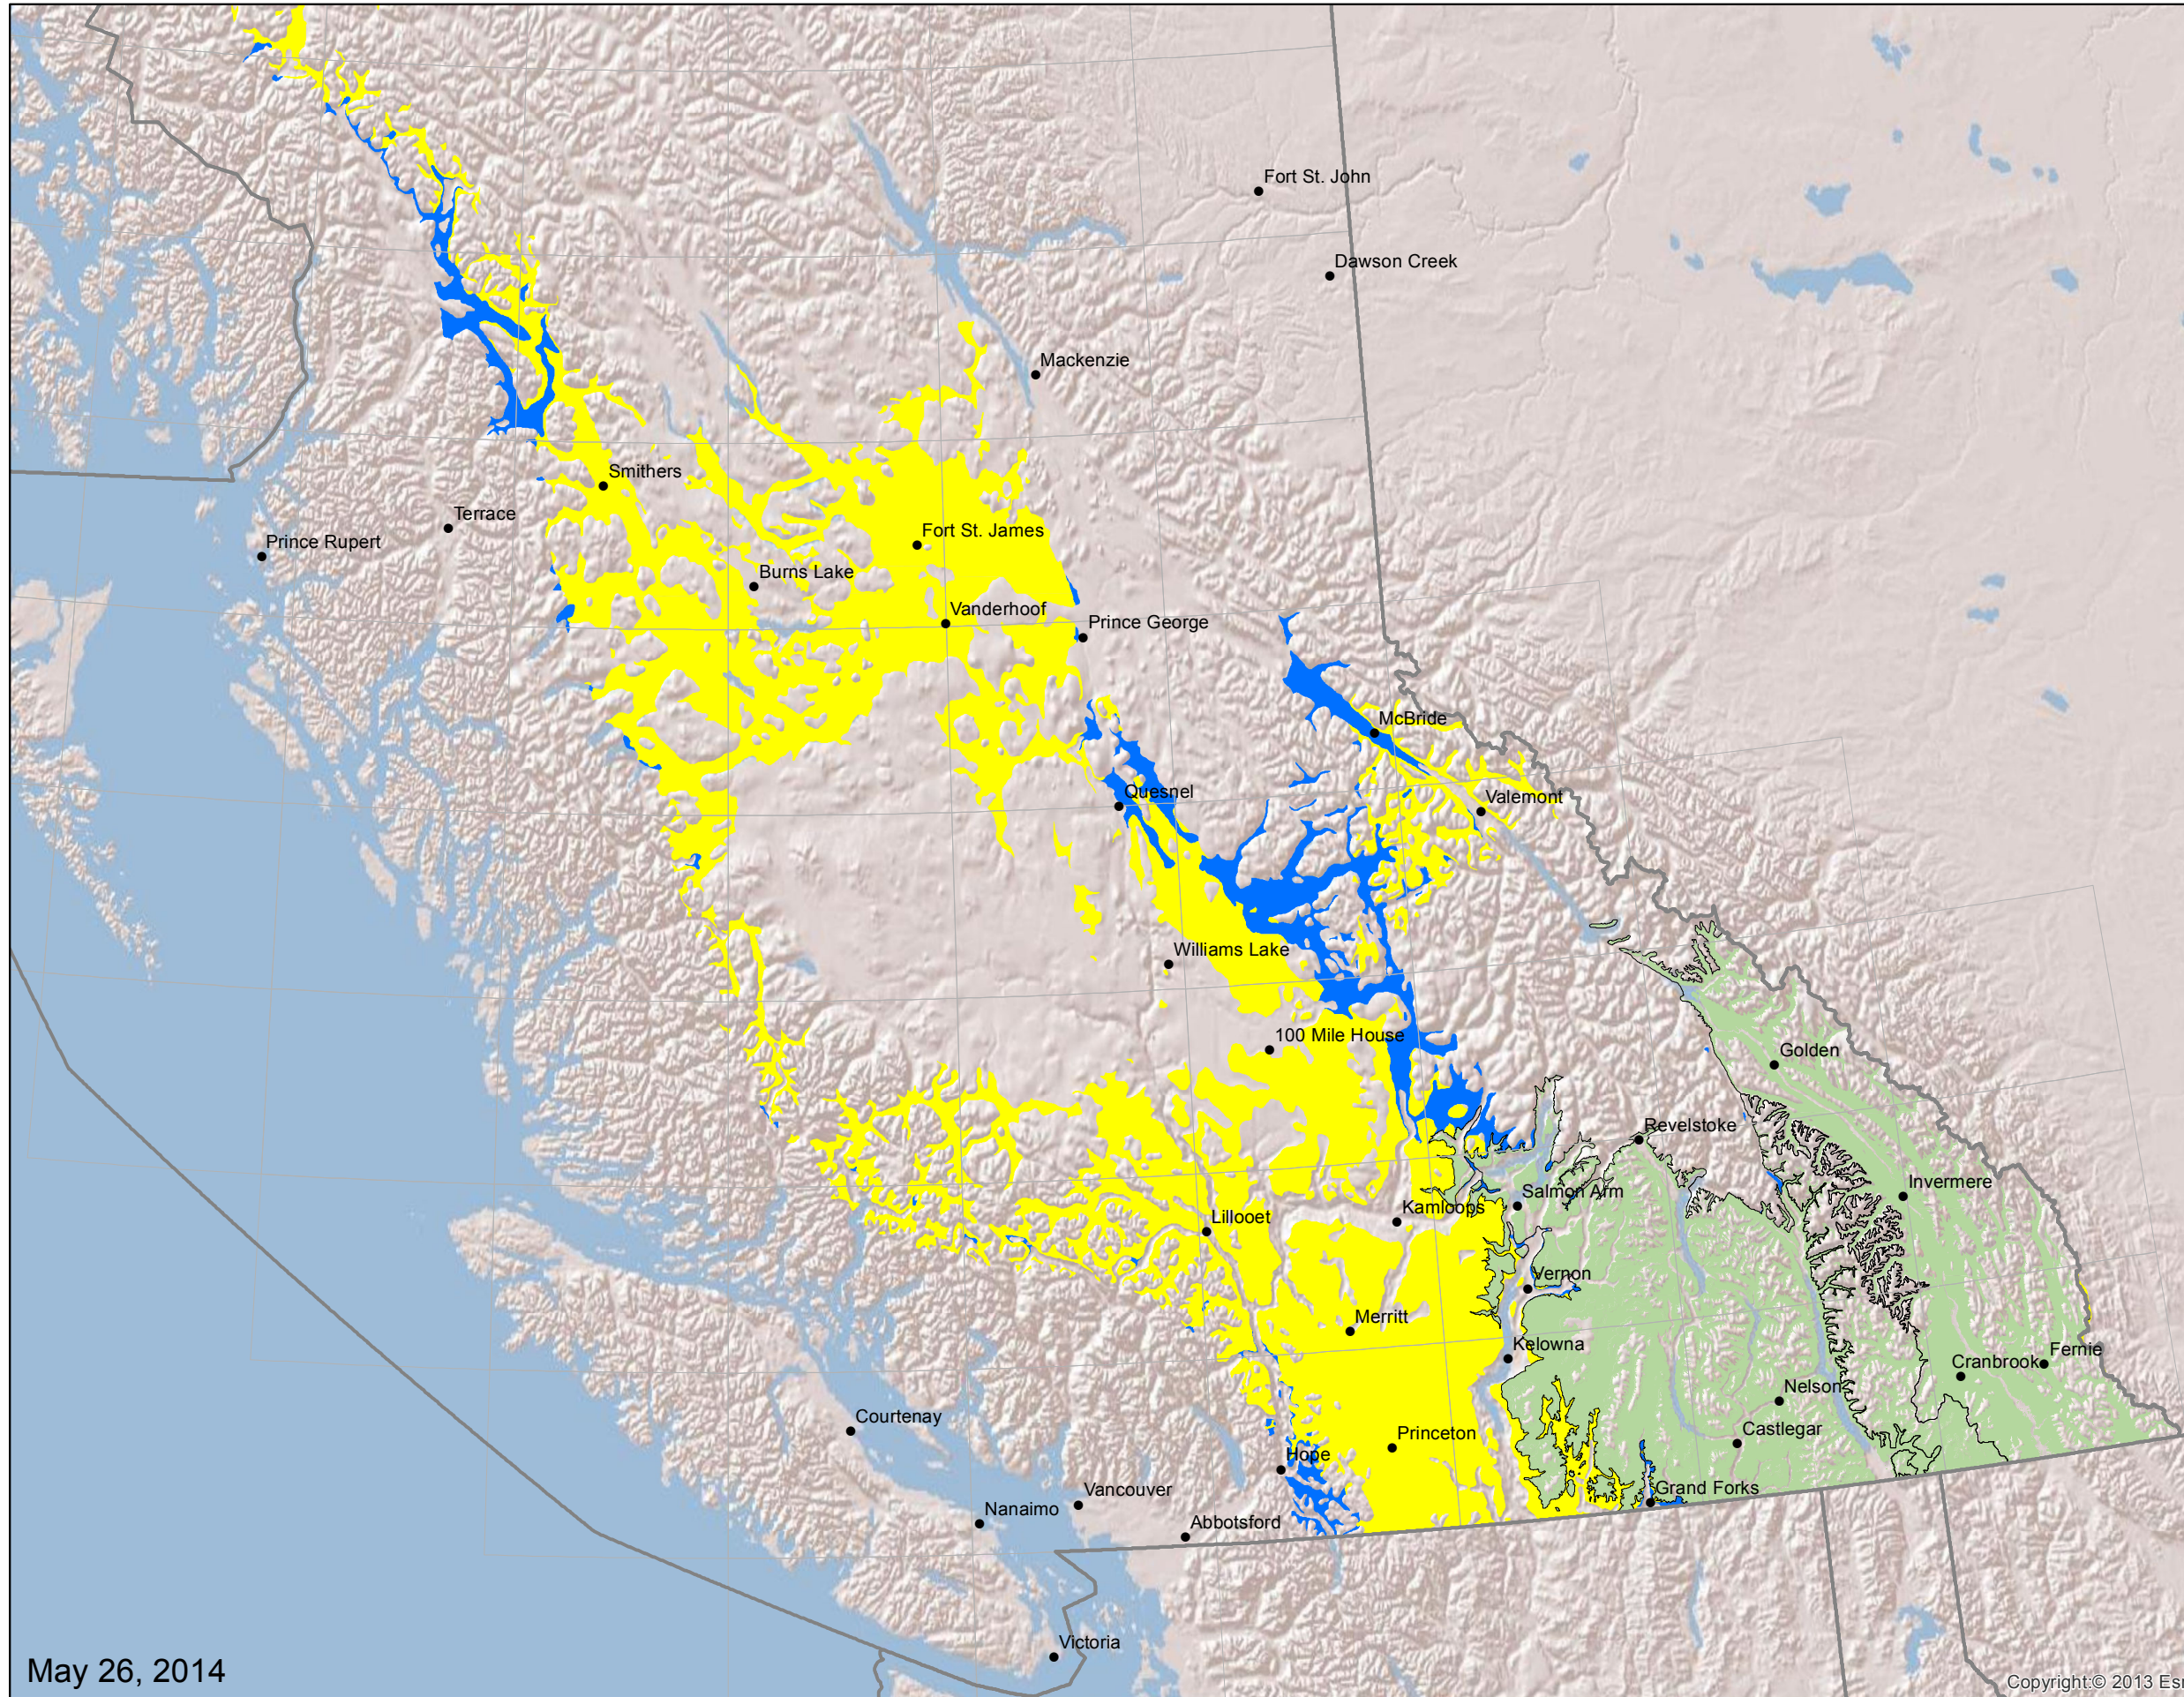

Range and Population Expansion of Western Larch (2030) Climate Change - Seed Planning Zone LW1 and LW2 (2014)

Area Statistics
(Seed Planning Zone LW1 and LW2)

	Total Area (ha)	THLB Area (ha)
LW1	9,063,297	3,962,834
LW2	1,278,070	452,005

Legend

- Climate Change LW1
- Climate Change LW2
- Contemporary Lw SPUs
- Contemporary Lw SPZs - A
- NTS 250K Grid
- Communities

For more information consult the Chief Forester's Standards for Seed Use website at: www.for.gov.bc.ca/code/cfstandards/

Data from Barry Jaquish

Map produced for Tree Improvement Branch by Forsite Consultants Ltd.